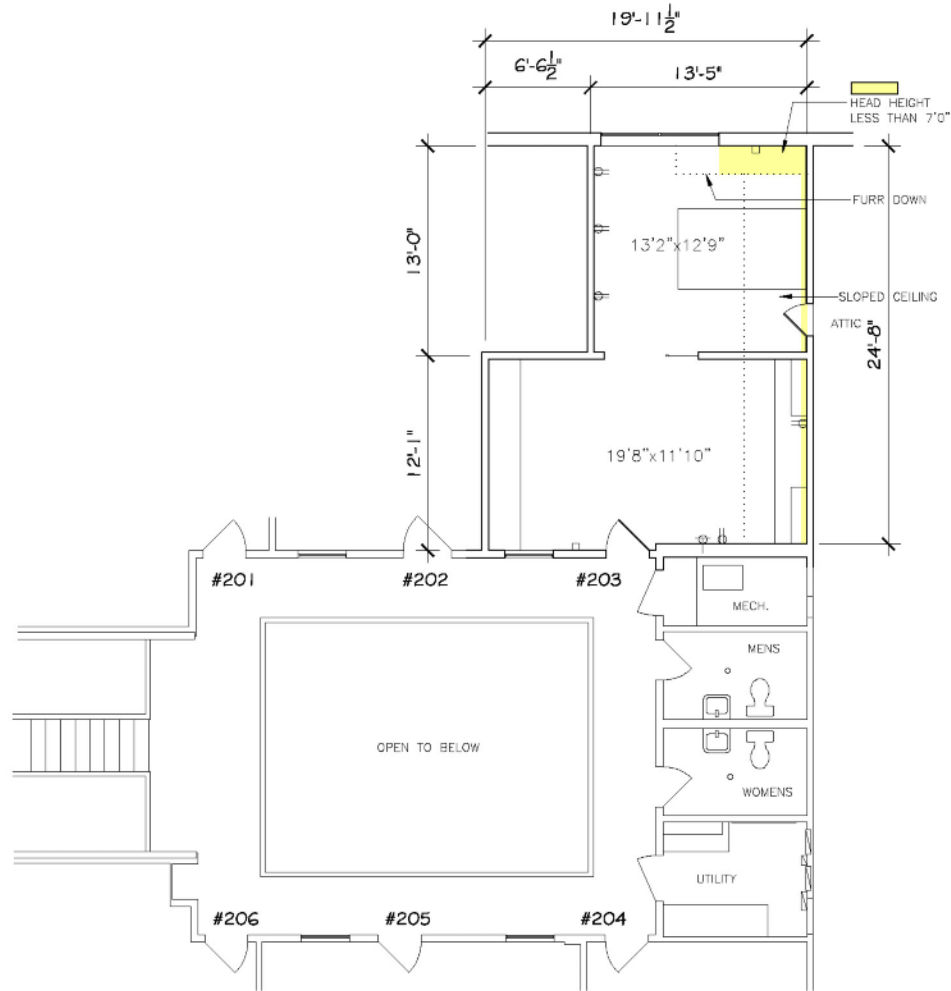

OFFICE SPACE FOR LEASE

6714 N. New Braunfels
San Antonio, Texas

Location: On North New Braunfels between Eisenhower and Brees Boulevard. Convenient Alamo Heights location.

Suites: Suite 105: 511 RSF \$1,065.00 per month
Suite 203: 494 RSF \$1,050.00 per month

Lease Structure: Month to Month Modified Gross Lease

Amenities: Interior court yard
24 hour access
24 hour HVAC

Contact:

Brian P. Brady
1920 Nacogdoches, Suite 201
San Antonio, TX 78209
210-771-4106

OFFICE SPACE FOR LEASE

511 rentable SQ.FT.
EXISTING 2nd FLOOR PLAN 3-2-23

1/8" = 1'-0"

6714 N. New Braunfels #105
San Antonio, TX. 78209

Drawn by: Alamo Drafting & Design inc. - alamodrafting.com

OFFICE SPACE FOR LEASE

494 rentable SQ.FT.

EXISTING 2nd FLOOR PLAN 3-2-23

1/8" = 1'-0"

6714 N. New Braunfels #203

San Antonio, TX. 78209

Drawn by: Alamo Drafting & Design Inc. - alamodrafting.com