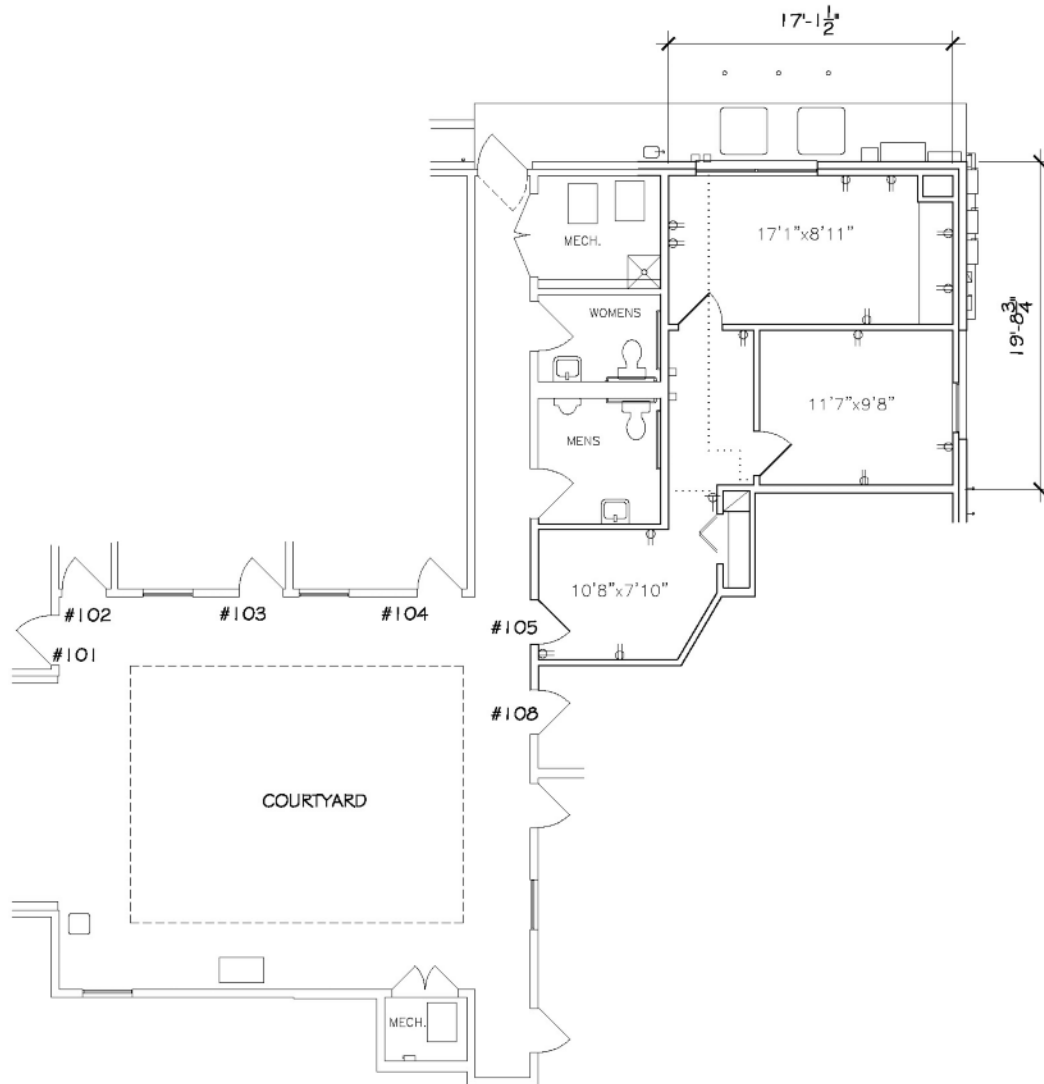

OFFICE SPACE FOR LEASE

6714 N. New Braunfels
San Antonio, Texas

Location: On North New Braunfels between Eisenhower and Brees Boulevard. Convenient Alamo Heights location.

Suites: Suite 105: 511 RSF \$1,065.00 per month
Suite 203: 494 RSF \$1,050.00 per month

Lease Structure: Month to Month Modified Gross Lease

Amenities: Interior court yard
24 hour access
24 hour HVAC

Contact:

Brian P. Brady
1920 Nacogdoches, Suite 201
San Antonio, TX 78209
210-771-4106

OFFICE SPACE FOR LEASE

511 rentable SQ.FT.
EXISTING 2nd FLOOR PLAN 3-2-23

1/8" = 1'-0"

6714 N. New Braunfels #105
San Antonio, TX. 78209

Drawn by: Alamo Drafting & Design inc. - alamodrafting.com

OFFICE SPACE FOR LEASE

494 rentable SQ.FT.

EXISTING 2nd FLOOR PLAN 3-2-23

1/8" = 1'-0"

6714 N. New Braunfels #203

San Antonio, TX. 78209

Drawn by: Alamo Drafting & Design Inc. - alamodrafting.com